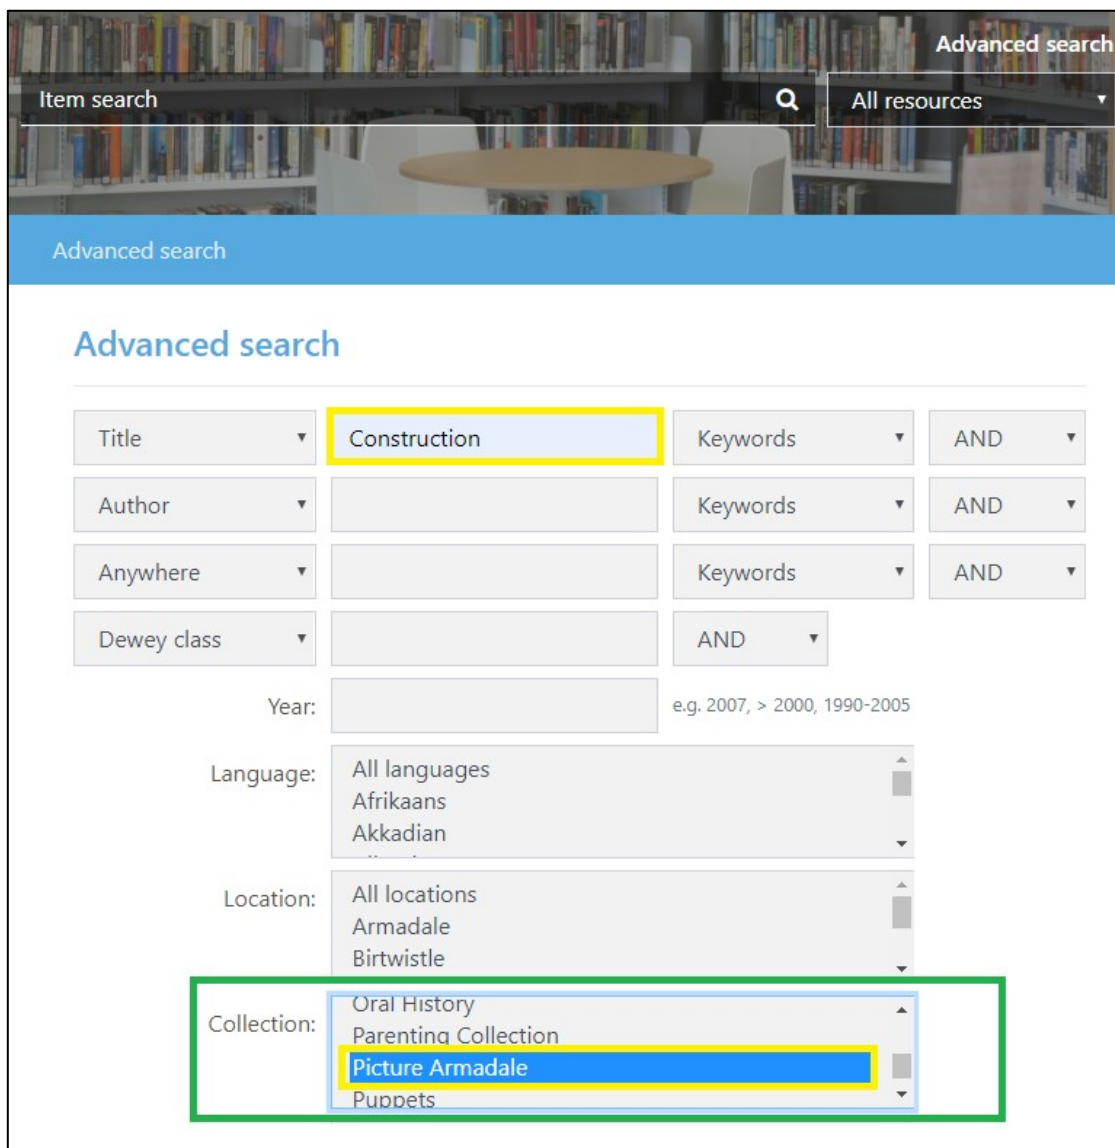

Picture Armadale: using the Library catalogue

1) Go to the Library catalogue's advanced search page at

<https://armadale.spydus.com/cgi-bin/spydus.exe/MSGTRN/WPAC/HOME>

2) Enter your search term(s) and select Picture Armadale in Collections.
In this example we have searched "construction"

3) You can see that there are 31 image results for “construction” to browse through. Handy filters are available on the left hand side [not visible in this screencapture] to help you narrow down your search.