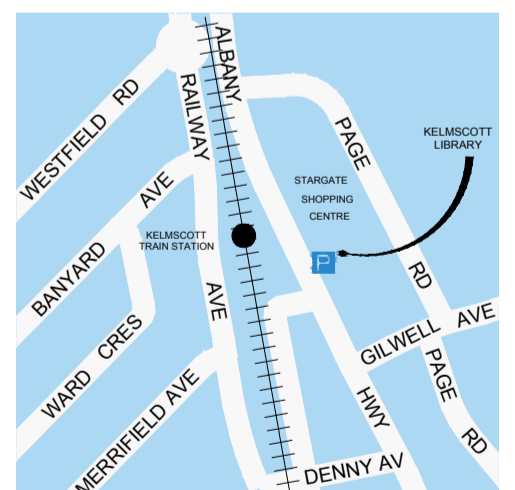

Armadale Library

Armadale Central
Shopping Centre
Shop 64/10
Orchard Ave
9394 5125

Monday - Friday	9am - 8pm
Saturday	9am - 4pm
Sunday	noon - 4pm

Kelmscott Library

Stargate Shopping
Centre
2784 Albany Hwy
9394 5810