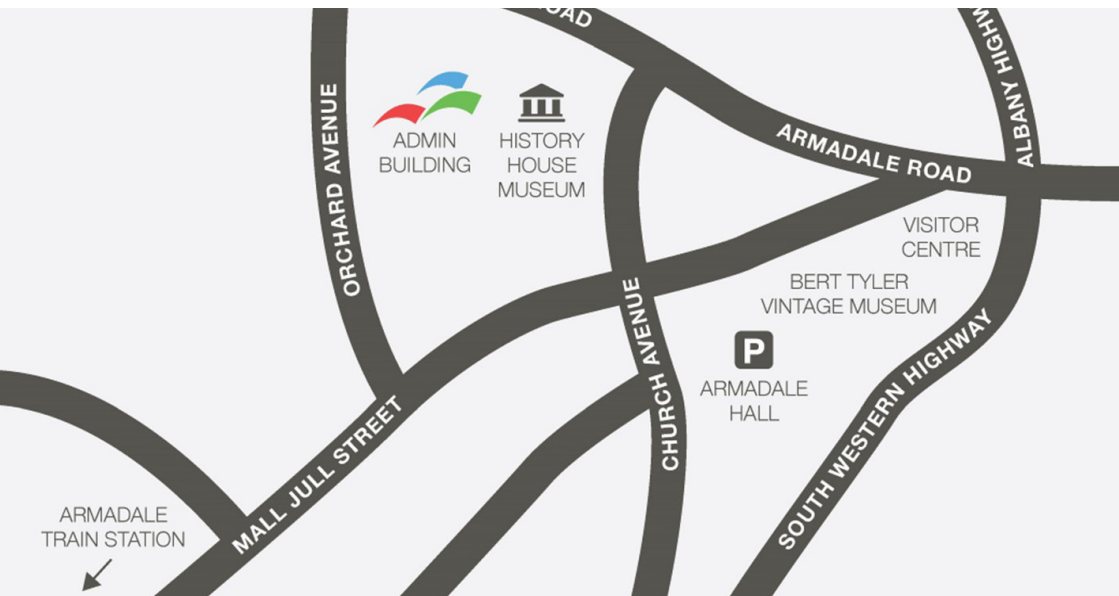

History House Museum

Minnawarra Historic Precinct
7 Orchard Avenue, Armadale | 9394 5670

library.armadale.wa.gov.au